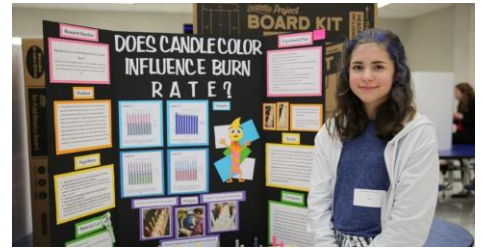

Foundation Phase Maths Bee winners...

Congratulations to the following children for their placement in the 2024 Maths Bee:

Grade 1

First - Mokgethwa Machuisa

Second - Tumiso Thoobe

Third - Keera Chinappen Govender

We are excited to see how enthusiastic our pupils are about Maths and Spelling. Keep it up little stars!

Don't forget that next week is our Spelling Bee for Grade 1-7.

Explosions of creativity...

We are counting down to our senior primary science fair next week Thursday. Please feel free to come and observe the fair between 8h00 and 9h00 on the 21st of September.